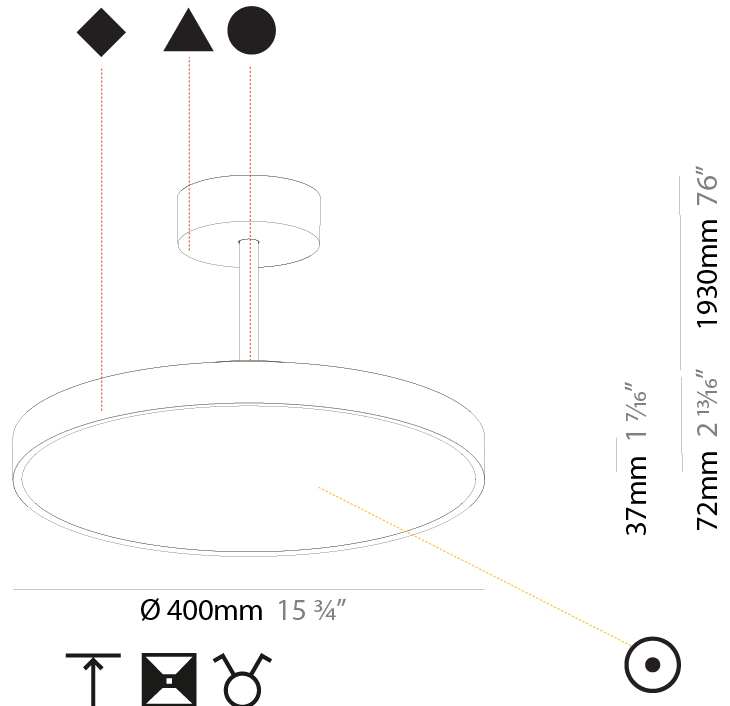

GENERAL

Series: Sign Diva Tube
Subseries: Sign Diva Tube
Brand: Prolicht
Division: Architectural
Mounting Type: Suspension
Mounting Location: Ceiling
Subcategory: Pendant

PHYSICAL

Shape: Round
Diameter (mm): 400
Diameter (in): 15 3/4
Height (mm): 72
Height (in): 2 13/16
Max. Overall Height (mm): 2002
Max. Overall Height (in): 78 13/16
Light Distribution: Direct / Indirect
Weight (kg): 3.314
Weight (lbs): 7.306
Diffuser: PMMA - Opal / Micro-Prism / Sparkling Secret / Vintage Industrial
Fixture Finish: SSR / BKV / CWI / CRY / HAB / UFT / ITA / RUA / FTG / MYG / LOD / PUS / FRO / FUP / KIA / POP / BLS / SPG / MEY / GOH / GUM / CHC / COM / ABZ / JAG / OBR / MOS / ROR
Fixture Material: Extruded Aluminum / Steel

ELECTRICAL

Lamp Type: LED (Zhaga Standard)
Input Wattage (W): 30
Total Output Wattage (W): 27.8
Dimming: Tri-Mode (Non-Dimming and Phase Dimming (120Vac only) and 0-10V Dimming)
Driver Included: Yes
Driver Location: Integrated
Driver Type: Constant Current - Universal
Driver Class: Class 2
Input Voltage (V): 120 - 277
Constant Current (MA): 500 / 350

LED

Color Temperature (*K): 3000 / 3500 / 4000
Max. Delivered Lumen (lm): 3049 / 3019 / 3055 / 3117
Nominal Lumen (lm): 4182 / 4142 / 4189 / 4275
CRI: >90 CRI
Lamp Life (hrs): 50000

OPTICAL

RATINGS AND CERTIFICATIONS

Certified By: Certified for North American Standards
IP rating: IP20